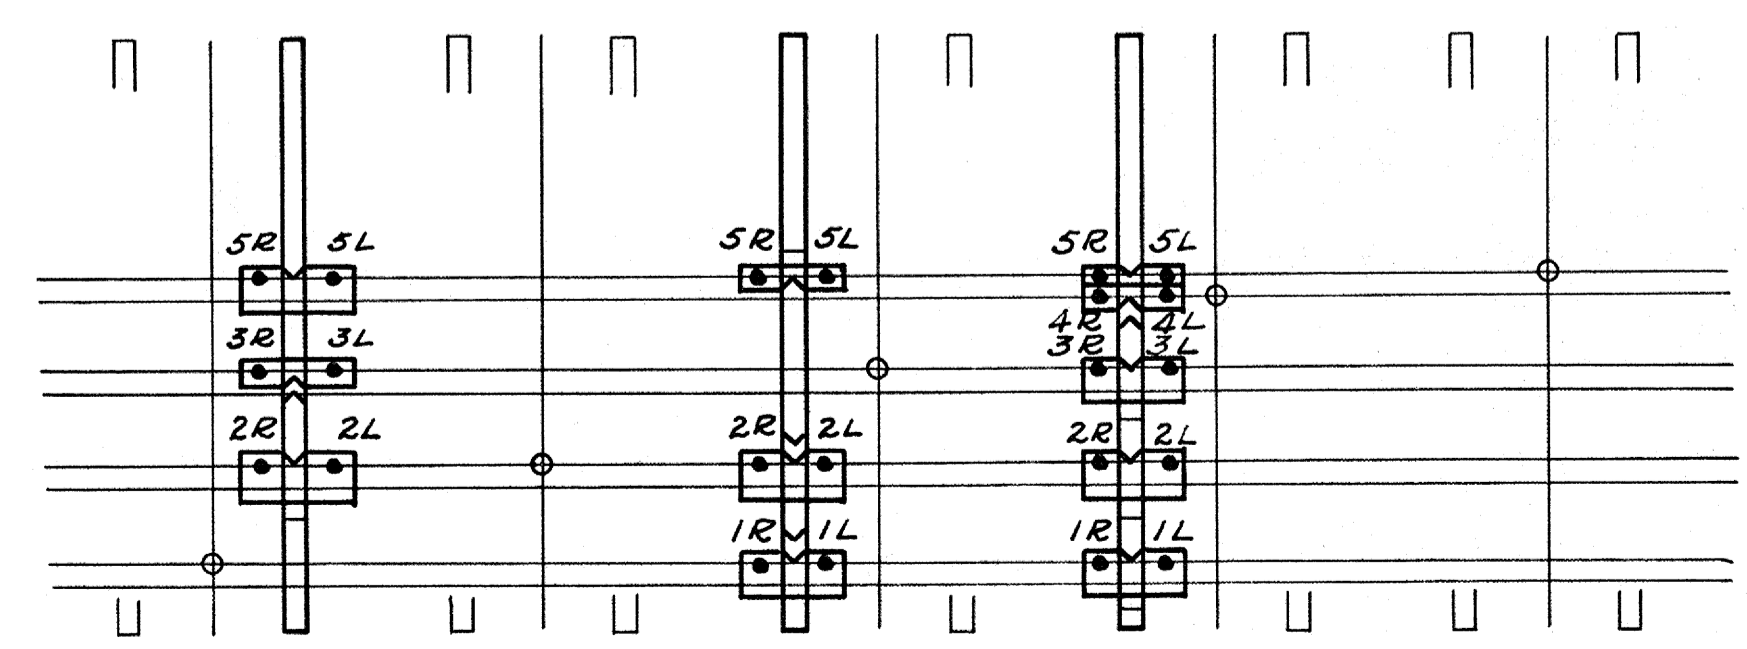

LOCKING

LEVER	LOCKS
1R	4
1L	4
2R	3-4
2L	3-4
3R	4
3L	4
4R	—
4L	—
5R	1-2-3-4
5L	1-2-3-4

C. B. & Q. R. R.
 ST. JOSEPH DIVISION
LOW VOLTAGE INTERLOCKING
 FRANCIS ST.
 OPERATED FROM DEPOT
ST. JOSEPH - MO.
 Scale 1"=50' JULY 1ST 1929
 OFFICE of SIGNAL ENGINEER
 CHICAGO ILL.

Reference:- REV-1-6-30	N ^o 66664	DR 11
---------------------------	----------------------	-------